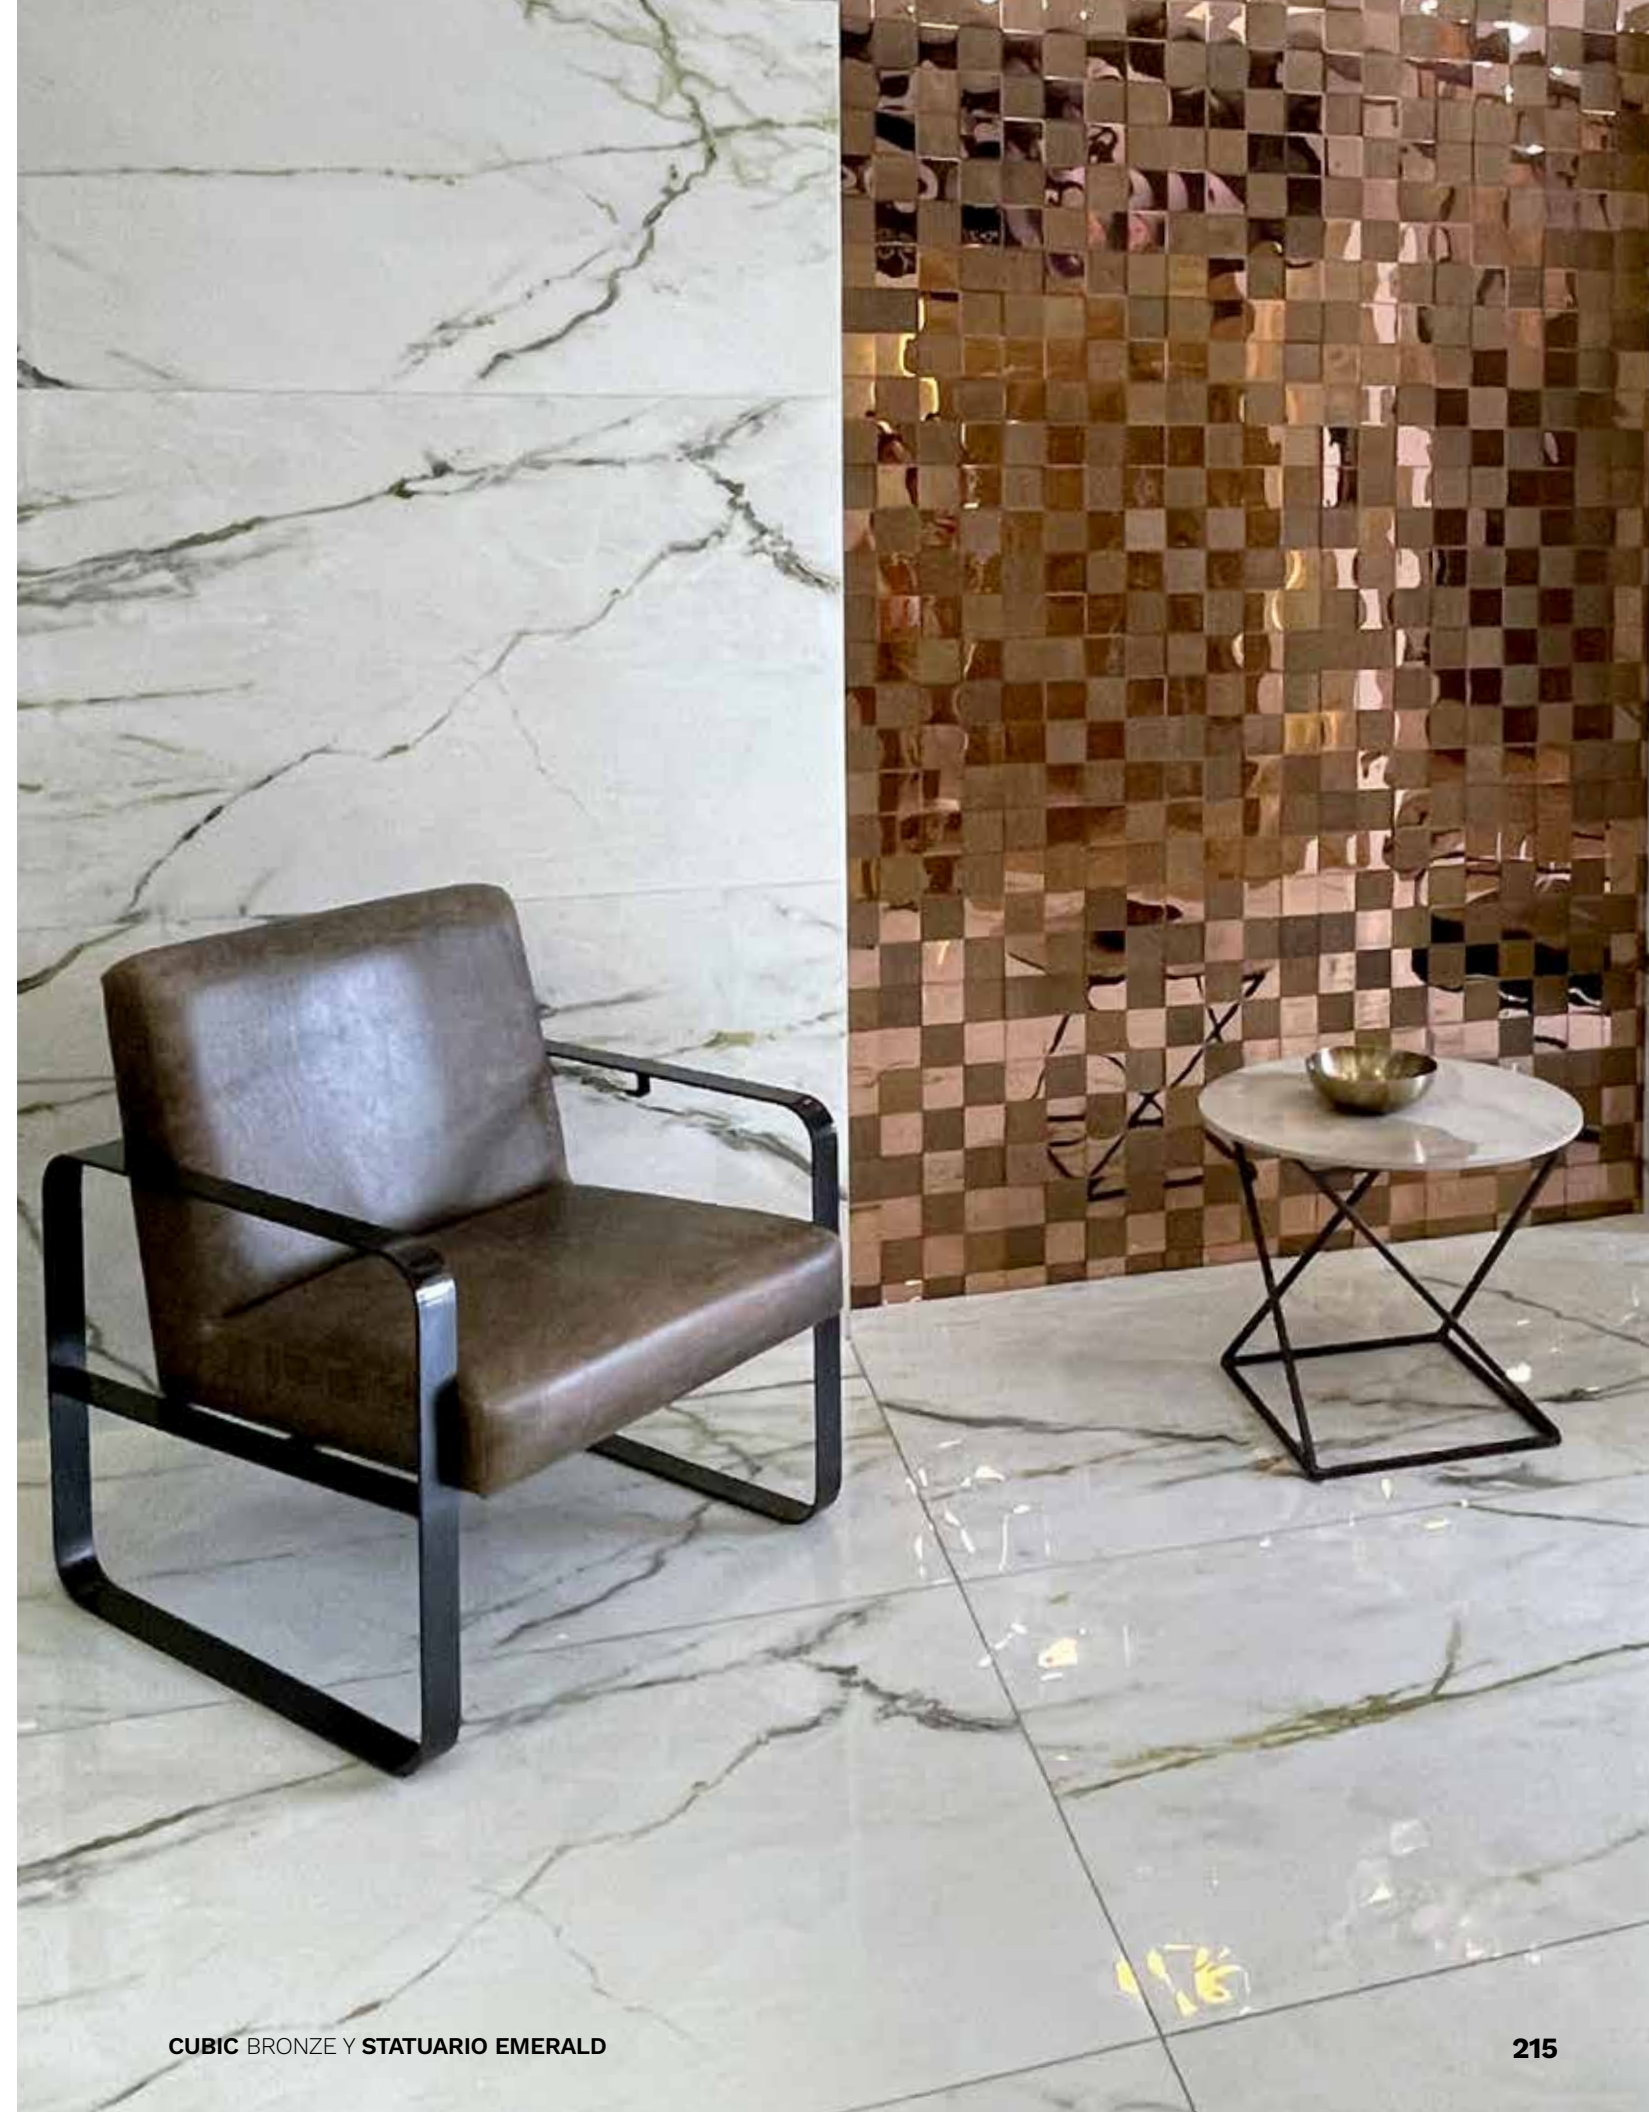

# Lines

8 mm • 30 x 30 cm

Lines Travertine

Lines Platino

8 mm • 30 x 30 cm **Mao**

Mao Bruma

Cedro

Natural